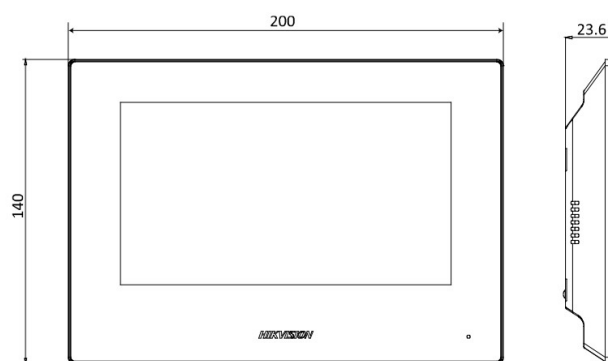

Device interfaces	
Alarm input	8-ch alarm inputs
Network interface	1 RJ-45 10/100 Mbps self-adaptive
TAMPER	/
RS-485	1
USB	/
TF card	Max to 32 G, SD 2.0 or lower version
Alarm output	2
Power interface	1
General	
Button	0
Installation	Surface mounting
Indicator	0
Weight	With package: 683 g Without package: 355 g
Protective level	/
Working temperature	-10 ° C to 55 ° C (14 ° F to 131 ° F)
Working humidity	10% to 90%
Dimensions	200 mm × 140 mm × 15.1 mm (7.9" × 5.5" × 0.6")
Battery	/
Application environment	Indoor
Power consumption	≤ 6 W
Language	English, French, Portuguese (Brazil), Spanish, Russian, German, Italian, Polish, Arabic, Turkish, Vietnamese, Hungarian, Dutch, Romanian, Czech, Bulgarian, Ukrainian, Croatian, Serbian, Greek, Portuguese, Slovak

Dimension

Available Model

DS-KH6320-WTE1