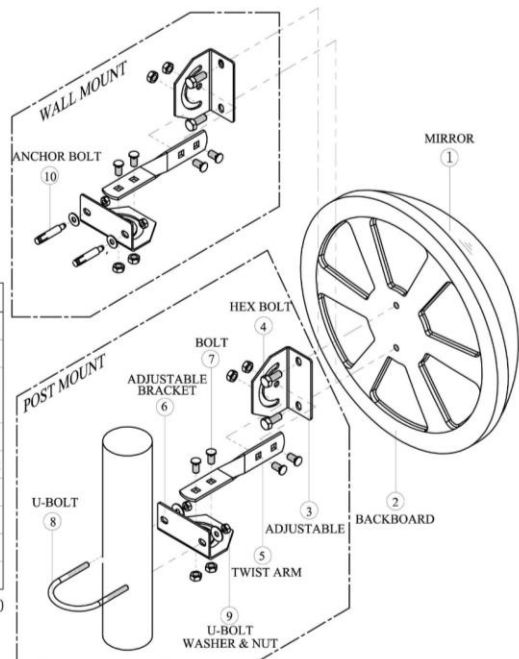

# CONVEX MIRROR

- MIRROR MATERIAL:**  
ACRYLIC / PC (POLYCARBONATE)
- MIRROR SIZE:**  
300mm / 450mm / 600mm / 660mm
- CONVEX RADIUS:**  
R550 / R850 / R1300 / R1600
- BACKGROUND MATERIAL:**  
HIGH IMPACT PP
- MOUNTING METHOD:**  
WALL MOUNT / CEILING MOUNT

P.N.	DESCRIPTION	SPECIFICATIONS	UNIT	Q'TY	REMARK
1	Mirror Surface	High impact PC(Polycarbonate)	Piece	1	Clear & waveless surface w/curve radius:R650
2	Backboard	PP(Polypropylene)	Piece	1	White
3	Adjustable	Chrome plated steel plate	Piece	1	Crescent-shape opening for up & down angle adjustment
4	Hex Bolt	m8	Set	2	(2)Backboard & (3)Adjustable Bracket assembly use
5	Twist Arm	Chrome plated steel plate	Piece	1	90-degree twisted
6	Adjustable Bracket	Chrome plated steel plate	Piece	1	Crescent-shape opening for left & right angle adjustment
7	Bolt	Galvanized steel	Set	4	(4)Twist Arm & (3/5) Adjustable Bracket assembly use
8	U-bolt	Galvanized steel	Piece	1	Post mount use
9	U-bolt Washer & Nut	Galvanized steel	Set	3	Post mount use
10	Anchor Bolt	Zinc yellow	Set	3	Wall mount use