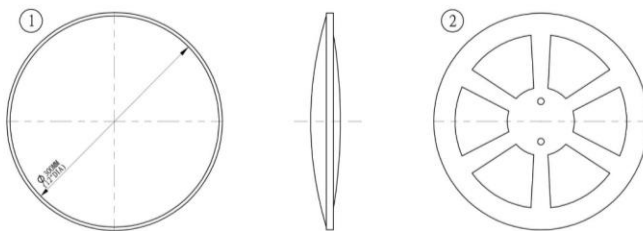

12 INCHES INDOOR

# CONVEX MIRROR

- MIRROR MATERIAL:**  
ACRYLIC / PC (POLYCARBONATE)
- MIRROR SIZE:**  
300mm / 450mm / 600mm / 660mm
- CONVEX RADIUS:**  
R550 / R850 / R1300 / R1600
- BACKGROUND MATERIAL:**  
HIGH IMPACT PP
- MOUNTING METHOD:**  
WALL MOUNT / CEILING MOUNT

P.N.	DESCRIPTION	SPECIFICATIONS	UNIT	Q'TY	REMARK
1	Mirror Surface	High impact PC(Polycarbonate)	Piece	1	Clear & waveless surface w/curve radius:R650
2	Backboard	PP(Polypropylene)	Piece	1	White
3	Adjustable	Chrome plated steel plate	Piece	1	Crescent-shape opening for up & down angle adjustment
4	Hex Bolt	m8	Set	2	(2)Backboard & (3)Adjustable Bracket assembly use
5	Twist Arm	Chrome plated steel plate	Piece	1	90-degree twisted
6	Adjustable Bracket	Chrome plated steel plate	Piece	1	Crescent-shape opening for left & right angle adjustment
7	Bolt	Galvanized steel	Set	4	(4)Twist Arm & (3/5) Adjustable Bracket assembly use
8	U-bolt	Galvanized steel	Piece	1	Post mount use
9	U-bolt Washer & Nut	Galvanized steel	Set	3	Post mount use
10	Anchor Bolt	Zinc yellow	Set	3	Wall mount use